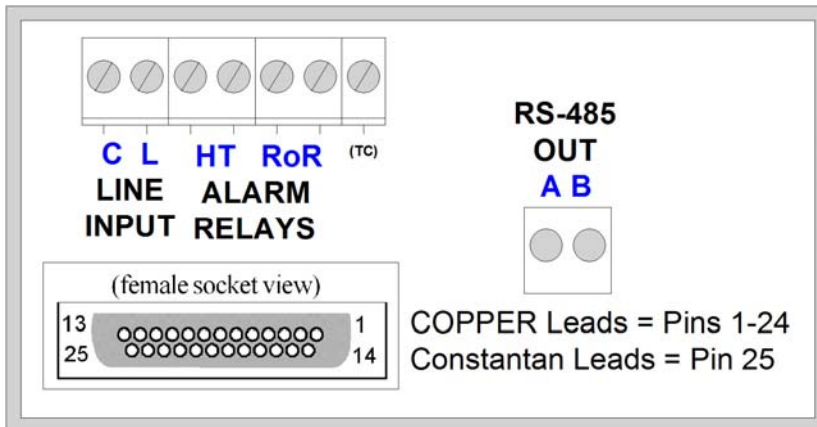

MTDT24 Temperature Scanner Wiring

Series I and Series II

7-10-2008

Series I

Series II (Introduced 2008)

Supply: 120VAC 50/60 HZ

Relays: 5A, Normally Open. Closes on alarm

Maxi-Tronic, Inc.
3530 Irwin Simpson Rd
Mason, OH 45040
513-398-2500 800-659-8250
info@maxitronic.com