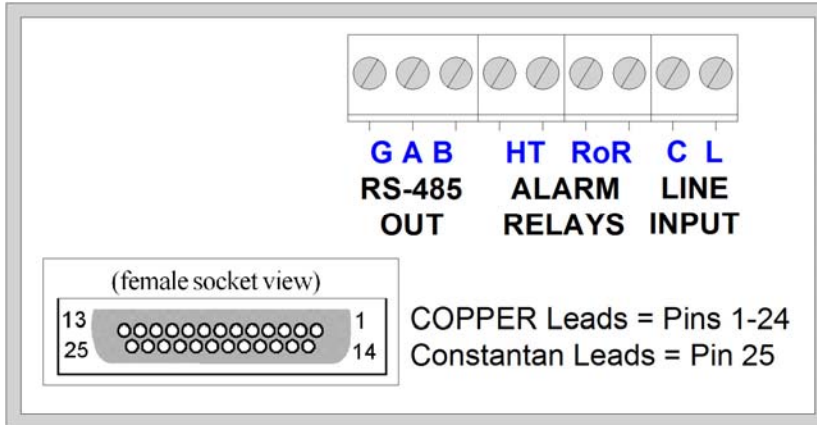

MTDT24 Temperature Scanner Wiring

Series I and Series II

7-10-2008

Series I

Series II (Introduced 2008)

Supply: 120VAC 50/60 HZ

Relays: 5A, Normally Open. Closes on alarm

Maxi-Tronic, Inc.
3530 Irwin Simpson Rd
Mason, OH 45040
513-398-2500 800-659-8250
info@maxitronic.com